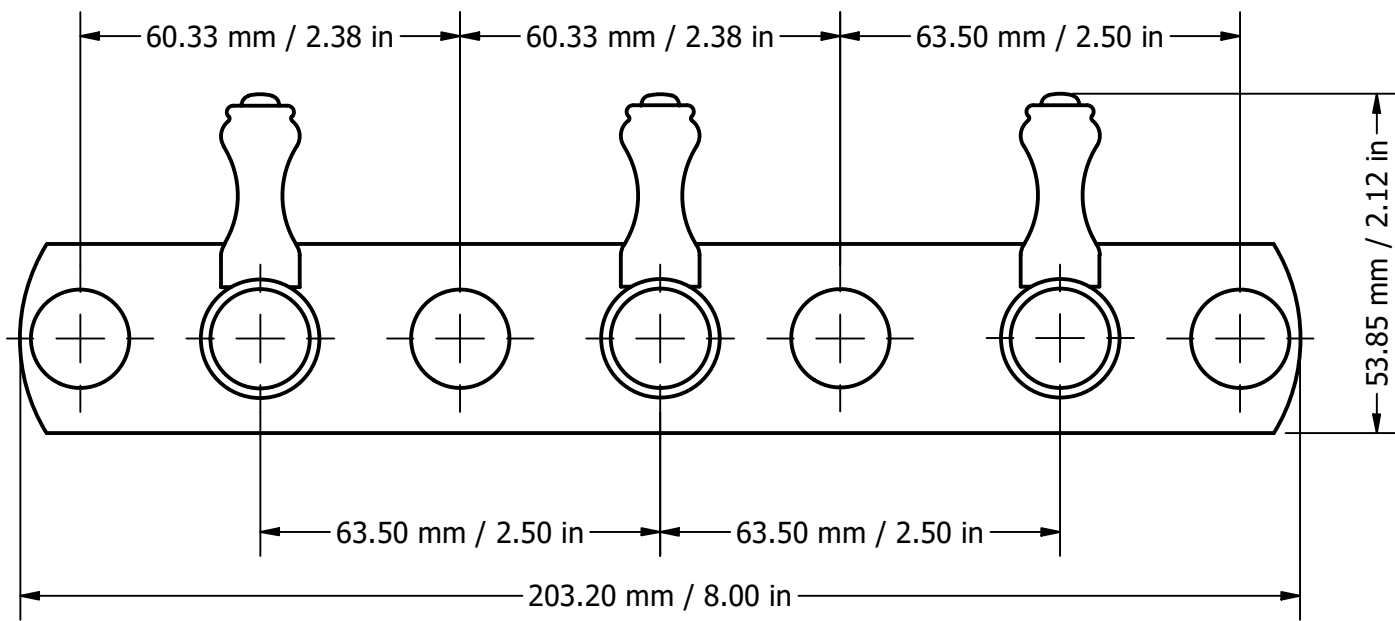

PARTS LIST			
ITEM	QTY	PART NUMBER	DESCRIPTION
1	1	BPHK-8	BACKPLATE
2	3	PSRD-58	HUB
3	3	PLPS-1.75	HUB
4	3	PGBD-1.25 Peg	PEG
5	4	CARD-58	CAP

UNLESS OTHERWISE SPECIFIED	
.X	± .3mm
.XX	± .15mm
.XXX	± .008mm

UNIT IS IN MM.

APPROVED FOR PRODUCTION
 By: RICHARD PAUL
 Date: 2-01-20

DRAWN 2-1-2020 IM	MATERIAL: BRASS	FINISH	TBD
CHECKED 2-1-2020 P.D.	DESCRIPTION:	QTY	TBD
APPROVED 2-1-2020 R.A.	Carolina Crystal Collection 3 Position Multi Hook	DRAWING NO.	REV
		CL-20-3	0
		SCALE 1.5:1 SHEET: 1 OF 1	A4